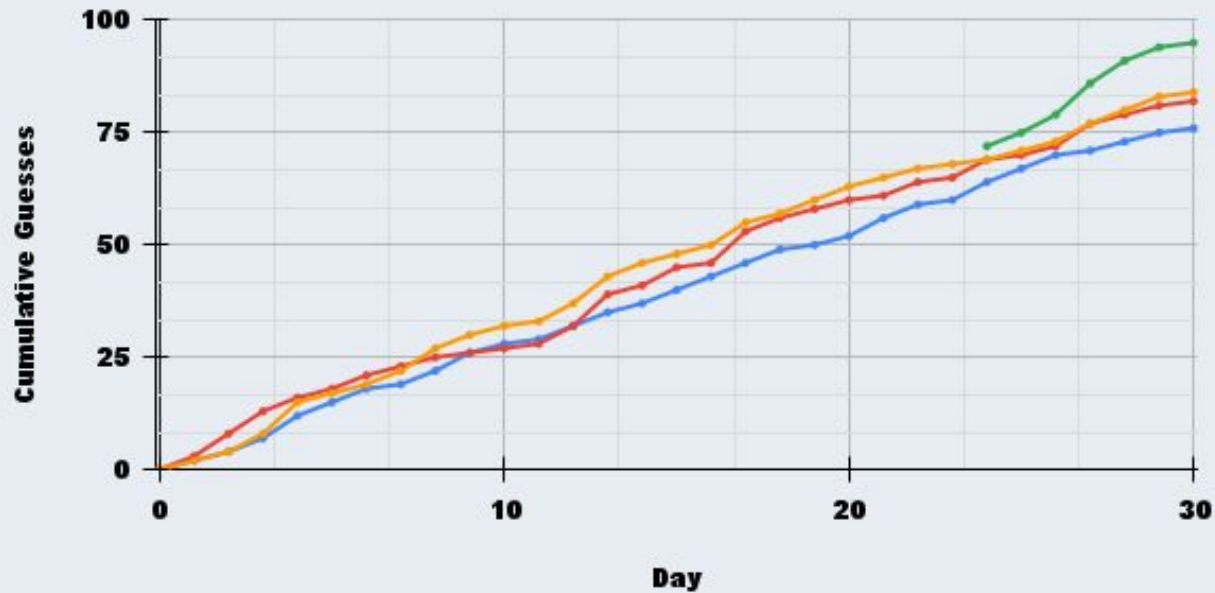

THE DECADIURNAL

TRADLE

REVIEW #3

A NEW NOÉ APPEARS!!!

OECD • world

HOW DO THE PLAYERS COMPARE??

Player Stats				
Player	Aria	Noé	Toby	Will
Total Countries	30	6	30	30
Total Guesses	76	23	82	84
Efficiency Score	395	261	366	357
Current Streak	6	2	3	3
Longest Streak	11	2	8	9
Progress				
Wins	16	1	16	12
Win Rate	53%	17%	53%	40%
Average Guesses	2.53	3.83	2.73	2.80
Rolling Average	2.29	3.83	2.43	2.29
Guess Spread	1.04	2.04	1.72	1.47

WHO WILL HIT THE 100 MARK FIRST??

TOTAL GUESSES

Who will come out on bottom!!

● Aria ● Toby ● Will ● Noé

IS IT LOOKING LIKE A **CEASAR** COMEBACK?!

TOBY-TRADLE POINTS© RACE!!

How do YOU compare to the average?!