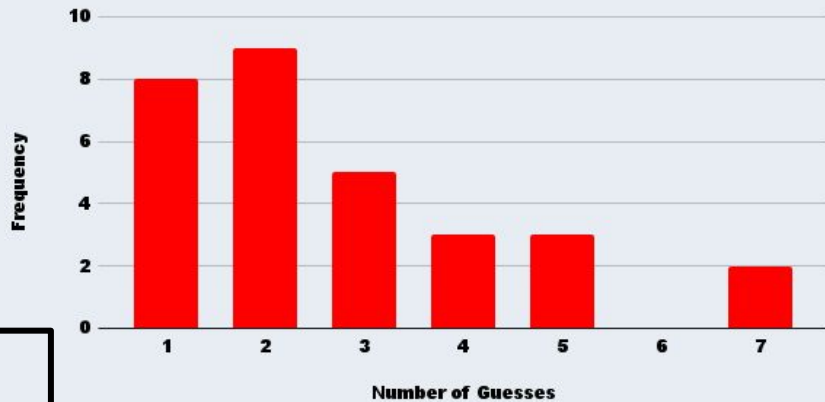

TOBY CLARK

MASTER OF THE 1... AND THE 7!