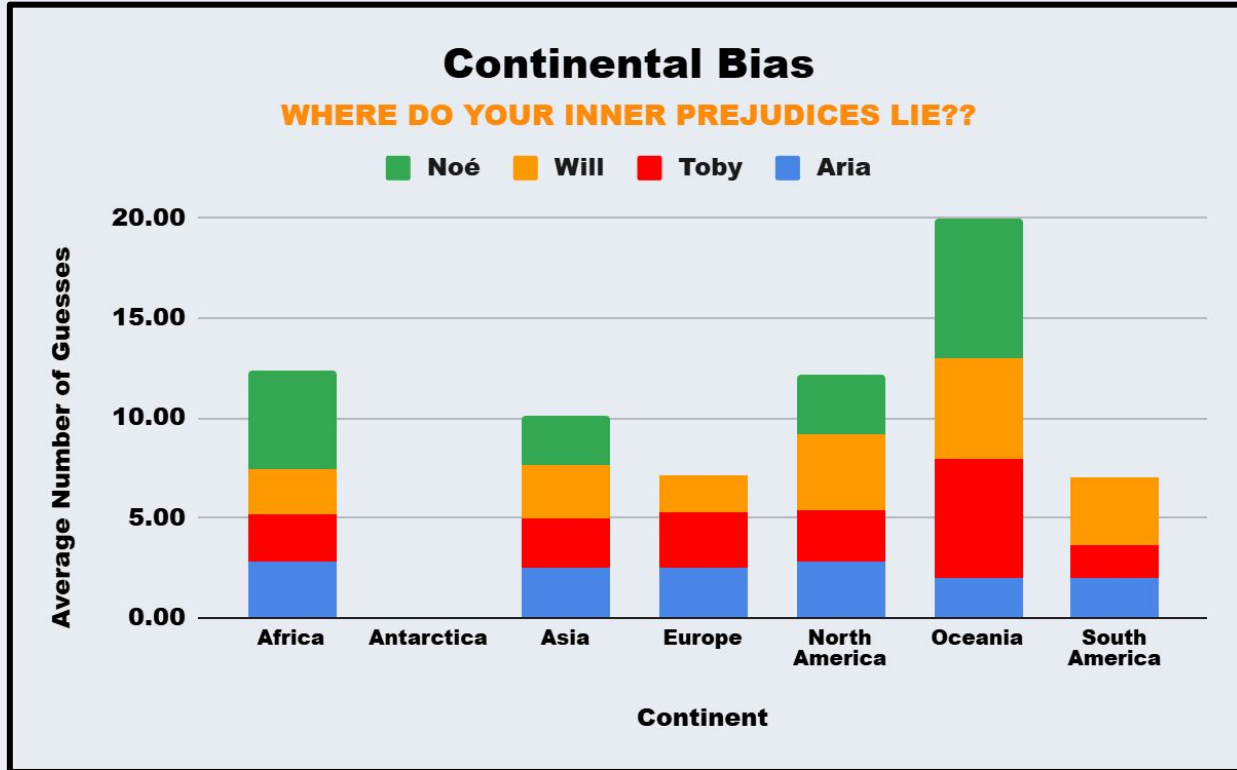

TOBY CLARK

MASTER OF THE 1... AND THE 7!

**THAT'S
MORE
LIKE IT!!**

NOÉ CEASAR

ERRRRMMMMMMMMM?!

WILL CONTRERAS

ANOTHER HOLE-IN-2, SIR?

EXPOSING YOUR INNER RACISM

NOÉ HATES POLYNESIANS AND WILL LOVES THE WHITES?!

WHAT HAS THE SEASON GIVEN US?!

1. Equatorial Guinea ★★
2. Portugal ★★★
3. Greece ★
4. Gabon ★★★
5. Mexico ★★
6. North Korea ★★★
7. Tuvalu ★★★★
8. Niger ★★★ ☁
9. Honduras ★★★
10. Saudi Arabia ★