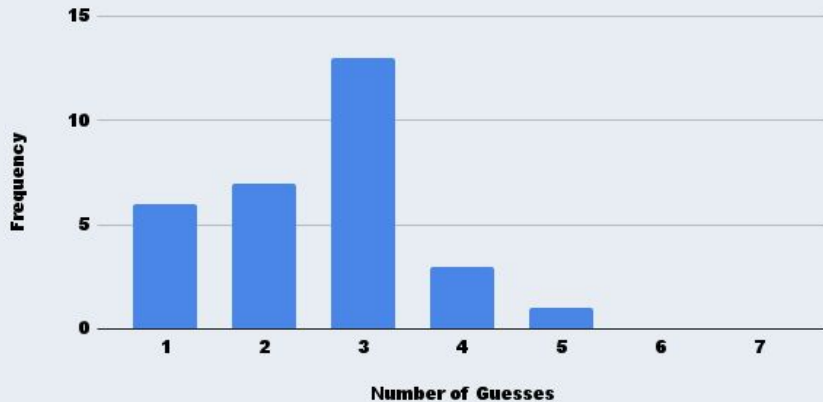

WHO WILL HIT THE 100 MARK FIRST??

TOTAL GUESSES

Who will come out on bottom!!

● Aria ● Toby ● Will ● Noé

IS IT LOOKING LIKE A **CEASAR** COMEBACK?!

TOBY-TRADLE POINTS© RACE!!

How do YOU compare to the average?!

— Aria — Toby — Will — Noé

WC SHOWS HIS PASSION FOR TWOSOMES?!

TOTAL SCORE DISTRIBUTION

CONSISTENCY IS KEY!!

Aria Toby Will Noé

...LET'S TAKE A CLOSER LOOK!! 👁👁

ARIA PATEL

DOES SHE EVER MISS??