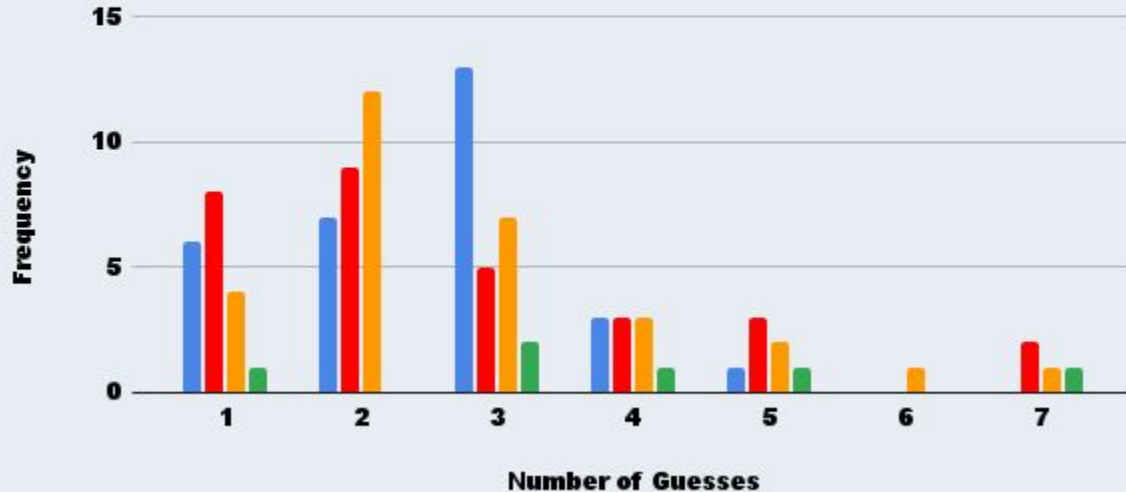

WHO WILL HIT THE 100 MARK FIRST??

TOTAL GUESSES

Who will come out on bottom!!

● Aria ● Toby ● Will ● Noé

IS IT LOOKING LIKE A **CEASAR** COMEBACK?!

TOBY-TRADLE POINTS© RACE!!

How do YOU compare to the average?!

— Aria — Toby — Will — Noé

WC SHOWS HIS PASSION FOR TWOSOMES?!

TOTAL SCORE DISTRIBUTION

CONSISTENCY IS KEY!!

Aria Toby Will Noé

...LET'S TAKE A CLOSER LOOK!! 👁👁

ARIA PATEL

DOES SHE EVER MISS??